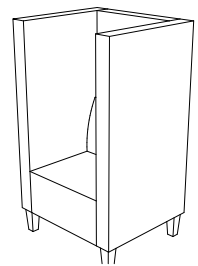

Stream

versatile soft seating

Stream is an accessible and versatile soft seating range designed to suit a wide variety of spaces and budgets. With a cohesive collection of booths, benches, sofas, chairs, and modular elements, it offers flexible solutions that can be easily configured to meet the needs of any project.

Available in 2, 4, and 6-person booth options, Stream supports informal meetings and breakout areas. With a choice of wooden or chrome legs, and optional power and connectivity, it provides a practical and adaptable seating solution for modern environments.

Easily adapts to different layouts and project needs.

A practical solution that balances quality and budget.