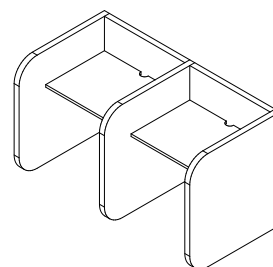

Flexi Focus

acoustic pod for deep focus

Designed for offices and educational spaces, Flexi Focus creates quiet, comfortable zones that support concentration and individual work. Its advanced acoustic properties reduce distractions while maintaining a sense of openness.

The modular design allows for seamless runs of workstations, easily adapting to changing layouts. From single pods to larger configurations, Flexi Focus supports both focused work and semi-private collaboration.

A modern solution that optimizes space, enhances comfort, and improves productivity in dynamic environments.

Adaptable configurations to suit different layouts and spaces.

Works across offices, education, and creative environments.