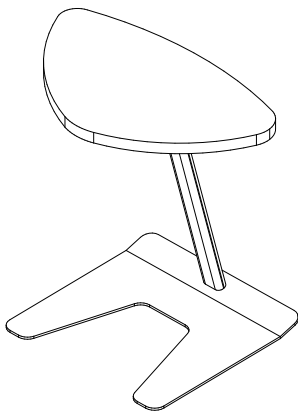

Muda

organic breakout

A refined collection of breakout seating inspired by the soft, natural forms of smooth stones. Muda brings a sense of calm and balance into interiors, combining organic aesthetics with contemporary design to create inviting, relaxed environments.

Organic versatility

Muda offers a family of seating elements in small, medium, and large sizes, allowing for flexible arrangements across different spaces. Options with backrests and integrated tables support a variety of uses - from casual meetings and focused work to informal relaxation - adapting seamlessly to changing needs.

Soft, stone-inspired forms create a natural and calming presence.

Natural expression

With its sculptural, stone-like forms and soft upholstery, Muda introduces warmth, texture, and a calming visual language. The design blends seamlessly into both modern and more natural interiors, creating harmonious spaces that encourage comfort, interaction, and quiet moments.

Options with backs and tables support work, rest, and interaction.