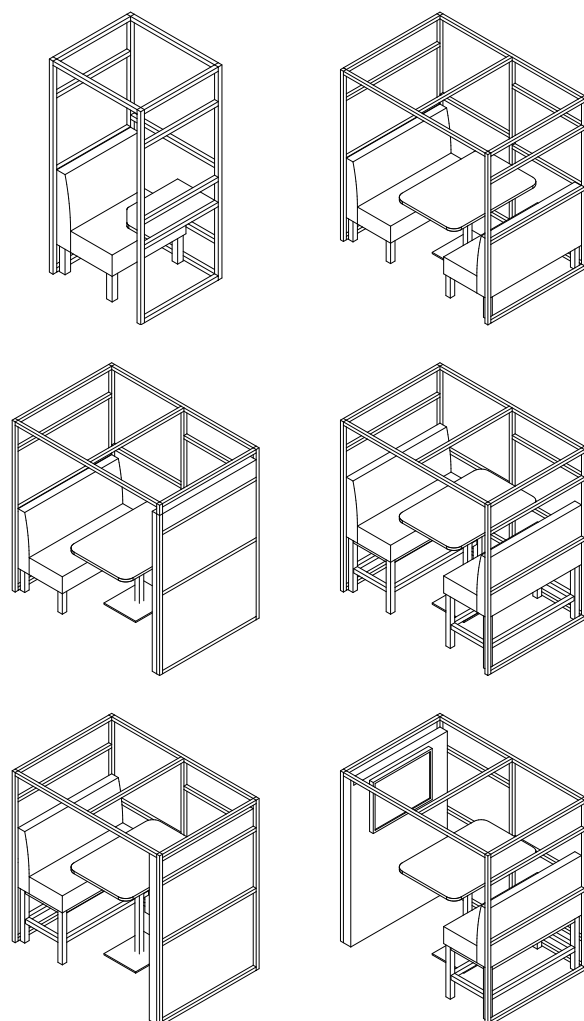

Rift

open booth

Rift is a modern and versatile booth designed for workplaces that demand flexibility and privacy. Built around a durable 40 mm metal frame, it delivers a clean, industrial aesthetic while ensuring long-term performance.

The structure supports a range of customizable timber and upholstered panels, allowing each unit to adapt to different needs — from focused individual work to collaborative meetings or integrated media setups.

Rift is available in multiple seating heights and configurations, including 1-, 2-, and 4-person units. Its modular and agile design makes it easy to move, reconfigure, and evolve with changing spaces.

40mm metal frame ensures durability and stability.

Timber and upholstery options adapt to different interiors.