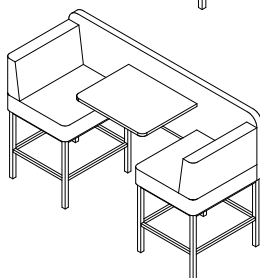

Faith

compact seating

Faith is a comfortable and functional furniture range designed for small meetings, quick conversations, relaxation, and collaboration in compact spaces. It features a durable 40mm powder-coated frame, along with a plush seat and backrest and an integrated table for added convenience and support.

With both low and high versions, Faith offers a sleek, contemporary design in multiple configurations, including two- and four-seater back-to-back units and two-seater sofas. It's a practical and stylish solution for offices and university environments.

Seamless configurations to suit evolving spaces and layouts.