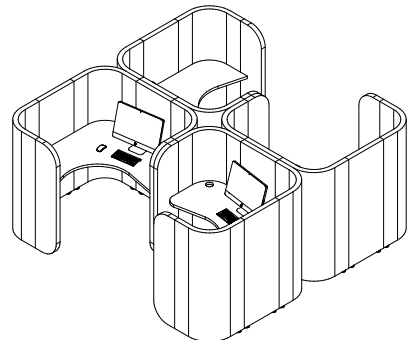

Flexible functionality

Built as a versatile solution, Flexi Square integrates seamlessly into a variety of office layouts. Its modular nature allows it to function as a standalone unit or as part of larger configurations.

From single pods to collaborative booth solutions.