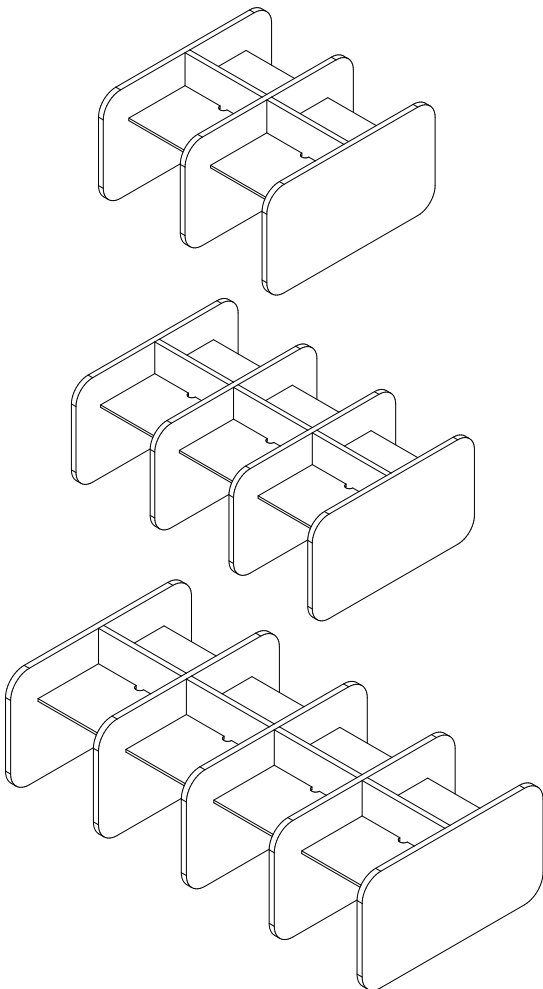

Available castors and components for easy repositioning.

Available in multiple height options