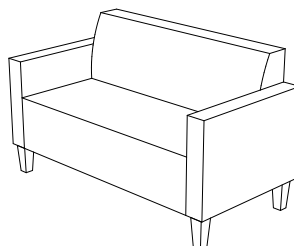

Stream

versatile soft seating

Stream is an accessible and versatile soft seating range designed to suit a wide variety of spaces and budgets. With a cohesive collection of booths, benches, sofas, chairs, and modular elements, it offers flexible solutions that can be easily configured to meet the needs of any project.

Available in 2, 4, and 6-person booth options, Stream supports informal meetings and breakout areas. With a choice of wooden or chrome legs, and optional power and connectivity, it provides a practical and adaptable seating solution for modern environments.

Easily adapts to different layouts and project needs.

A practical solution that balances quality and budget.