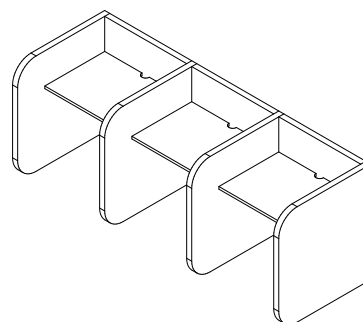

Flexi Focus

acoustic pod for deep focus

Designed for offices and educational spaces, Flexi Focus creates quiet, comfortable zones that support concentration and individual work. Its advanced acoustic properties reduce distractions while maintaining a sense of openness.

The modular design allows for seamless runs of workstations, easily adapting to changing layouts. From single pods to larger configurations, Flexi Focus supports both focused work and semi-private collaboration.

A modern solution that optimizes space, enhances comfort, and improves productivity in dynamic environments.

Adaptable configurations to suit different layouts and spaces.

Works across offices, education, and creative environments.