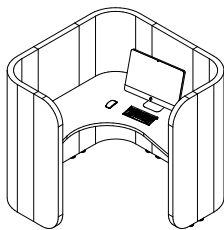

Flexi Square

Private acoustic work pod

Flexi Square is a compact workspace pod designed for individual focus in busy environments. Its soft, rounded geometry combines clean aesthetics with ergonomic comfort, creating a calm and dedicated place for deep work.

Focused privacy

Enclosed on multiple sides, the pod provides both visual and acoustic separation. It minimizes distractions and external noise, making it ideal for individual tasks, video calls, and moments that require full concentration.

Designed to minimise distractions and enhance productivity.

Flexible functionality

Built as a versatile solution, Flexi Square integrates seamlessly into a variety of office layouts. Its modular nature allows it to function as a standalone unit or as part of larger configurations.

From single pods to collaborative booth solutions.