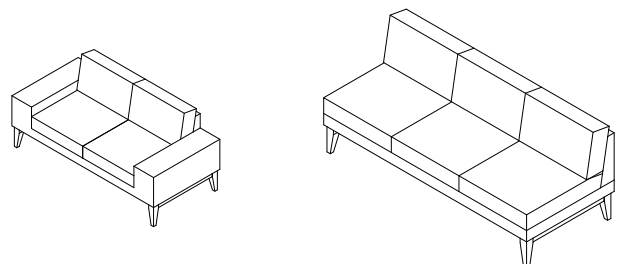

Milo

lounge seating

Milo is a modular seating system designed for relaxed, informal environments. Its low-profile form and clean geometry encourage a natural, comfortable sitting posture, helping to reduce pressure on the body while creating a calm, grounded atmosphere.

Soft, welcoming, and thoughtfully designed, Milo is ideal for breakout areas, lounges, and casual meeting spaces where comfort and flexibility matter. Its adaptable modular design allows for a variety of configurations, making it easy to shape spaces to suit different needs.

With its refined, understated aesthetic, Milo brings together comfort, functionality, and quiet sophistication—offering a versatile seating solution for contemporary interiors.

Adaptable configurations to suit different layouts and spaces.

Reduced height creates a grounded and calming presence.