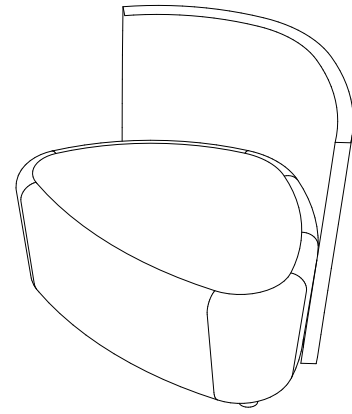

Muda

organic breakout

A refined collection of breakout seating inspired by the soft, natural forms of smooth stones. Muda brings a sense of calm and balance into interiors, combining organic aesthetics with contemporary design to create inviting, relaxed environments.

Organic versatility

Muda offers a family of seating elements in small, medium, and large sizes, allowing for flexible arrangements across different spaces. Options with backrests and integrated tables support a variety of uses - from casual meetings and focused work to informal relaxation - adapting seamlessly to changing needs.

Soft, stone-inspired forms create a natural and calming presence.

Natural expression

With its sculptural, stone-like forms and soft upholstery, Muda introduces warmth, texture, and a calming visual language. The design blends seamlessly into both modern and more natural interiors, creating harmonious spaces that encourage comfort, interaction, and quiet moments.

Options with backs and tables support work, rest, and interaction.