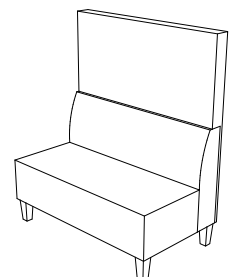

Stream

versatile soft seating

Stream is an accessible and versatile soft seating range designed to suit a wide variety of spaces and budgets. With a cohesive collection of booths, benches, sofas, chairs, and modular elements, it offers flexible solutions that can be easily configured to meet the needs of any project.

Available in 2, 4, and 6-person booth options, Stream supports informal meetings and breakout areas. With a choice of wooden or chrome legs, and optional power and connectivity, it provides a practical and adaptable seating solution for modern environments.

Easily adapts to different layouts and project needs.

A practical solution that balances quality and budget.