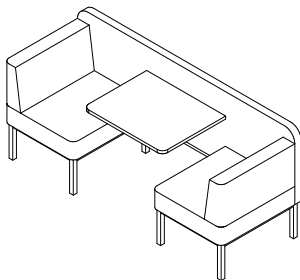

Faith

compact seating

Faith is a comfortable and functional furniture range designed for small meetings, quick conversations, relaxation, and collaboration in compact spaces. It features a durable 40mm powder-coated frame, along with a plush seat and backrest and an integrated table for added convenience and support.

With both low and high versions, Faith offers a sleek, contemporary design in multiple configurations, including two- and four-seater back-to-back units and two-seater sofas. It's a practical and stylish solution for offices and university environments.

Seamless configurations to suit evolving spaces and layouts.