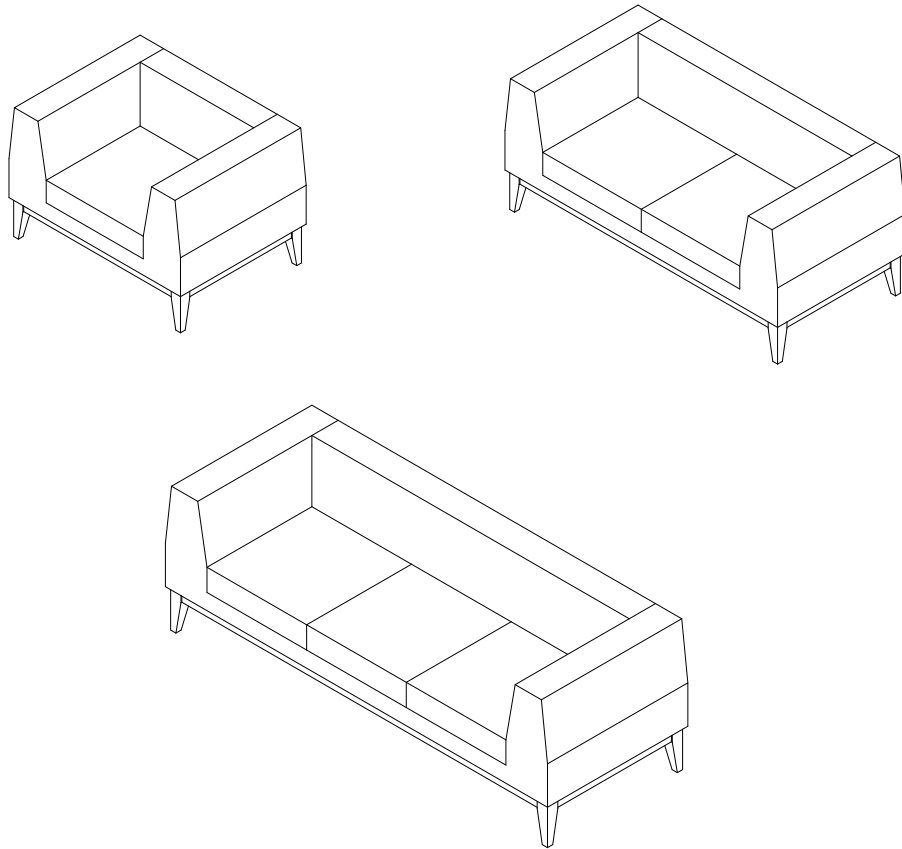

Verta

organic breakout

A refined seating collection designed to bring the comfort of home into modern breakout spaces. Verta combines a soft, residential aesthetic with the durability required for high-use environments, creating inviting areas for relaxation, collaboration, and informal work.

Comfort-led design

Verta is designed to support wellbeing in evolving workspaces, offering a relaxed and welcoming seating experience. Its soft forms and generous proportions encourage users to unwind, connect, or work in a more casual and comfortable setting.

Brings the warmth and softness of residential seating into the workplace.

Everyday durability

Blending residential warmth with contract-grade performance, Verta delivers both comfort and practicality. Its robust construction ensures long-lasting use, making it ideal for offices, lounges, and shared environments where both style and resilience matter.

Supports informal work, collaboration, and downtime.