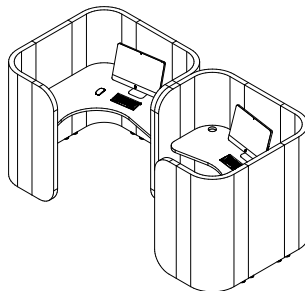

Flexi Square

Private acoustic work pod

Flexi Square is a compact workspace pod designed for individual focus in busy environments. Its soft, rounded geometry combines clean aesthetics with ergonomic comfort, creating a calm and dedicated place for deep work.

Focused privacy

Enclosed on multiple sides, the pod provides both visual and acoustic separation. It minimizes distractions and external noise, making it ideal for individual tasks, video calls, and moments that require full concentration.

Designed to minimise distractions and enhance productivity.

Flexible functionality

Built as a versatile solution, Flexi Square integrates seamlessly into a variety of office layouts. Its modular nature allows it to function as a standalone unit or as part of larger configurations.

From single pods to collaborative booth solutions.