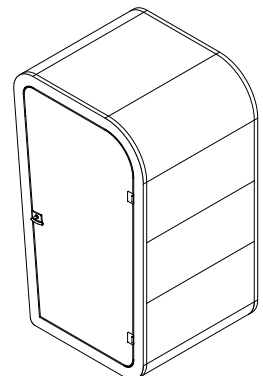

Solus

private work pod

Solus is a versatile pod range designed to support focused, independent work in busy environments. By creating a quiet, enclosed space away from noise and distractions, it helps improve concentration, wellbeing, and overall productivity.

Focused privacy

Designed as a personal retreat within the workplace, Solus offers acoustic comfort and visual separation. Its enclosed form reduces distractions, making it ideal for individual work, calls, or moments of concentration.

Designed to minimise distractions and enhance productivity.

Flexible functionality

The Solus range offers multiple configurations - from fully equipped office pods to compact units for calls and booth pods for small meetings. Integrated lighting, power, ventilation, and finish options allow each pod to be tailored to specific needs.

From single pods to collaborative booth solutions.