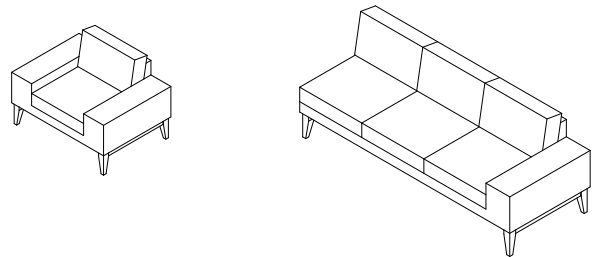

Milo

lounge seating

Milo is a modular seating system designed for relaxed, informal environments. Its low-profile form and clean geometry encourage a natural, comfortable sitting posture, helping to reduce pressure on the body while creating a calm, grounded atmosphere.

Soft, welcoming, and thoughtfully designed, Milo is ideal for breakout areas, lounges, and casual meeting spaces where comfort and flexibility matter. Its adaptable modular design allows for a variety of configurations, making it easy to shape spaces to suit different needs.

With its refined, understated aesthetic, Milo brings together comfort, functionality, and quiet sophistication—offering a versatile seating solution for contemporary interiors.

Adaptable configurations to suit different layouts and spaces.

Reduced height creates a grounded and calming presence.