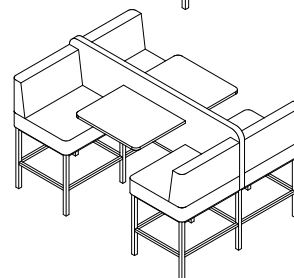

Responsibly sourced materials with a focus on durability.