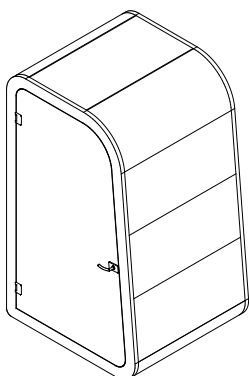

Solus

private work pod

Solus is a versatile pod range designed to support focused, independent work in busy environments. By creating a quiet, enclosed space away from noise and distractions, it helps improve concentration, wellbeing, and overall productivity.

Focused privacy

Designed as a personal retreat within the workplace, Solus offers acoustic comfort and visual separation. Its enclosed form reduces distractions, making it ideal for individual work, calls, or moments of concentration.

Designed to minimise distractions and enhance productivity.

Flexible functionality

The Solus range offers multiple configurations - from fully equipped office pods to compact units for calls and booth pods for small meetings. Integrated lighting, power, ventilation, and finish options allow each pod to be tailored to specific needs.

From single pods to collaborative booth solutions.