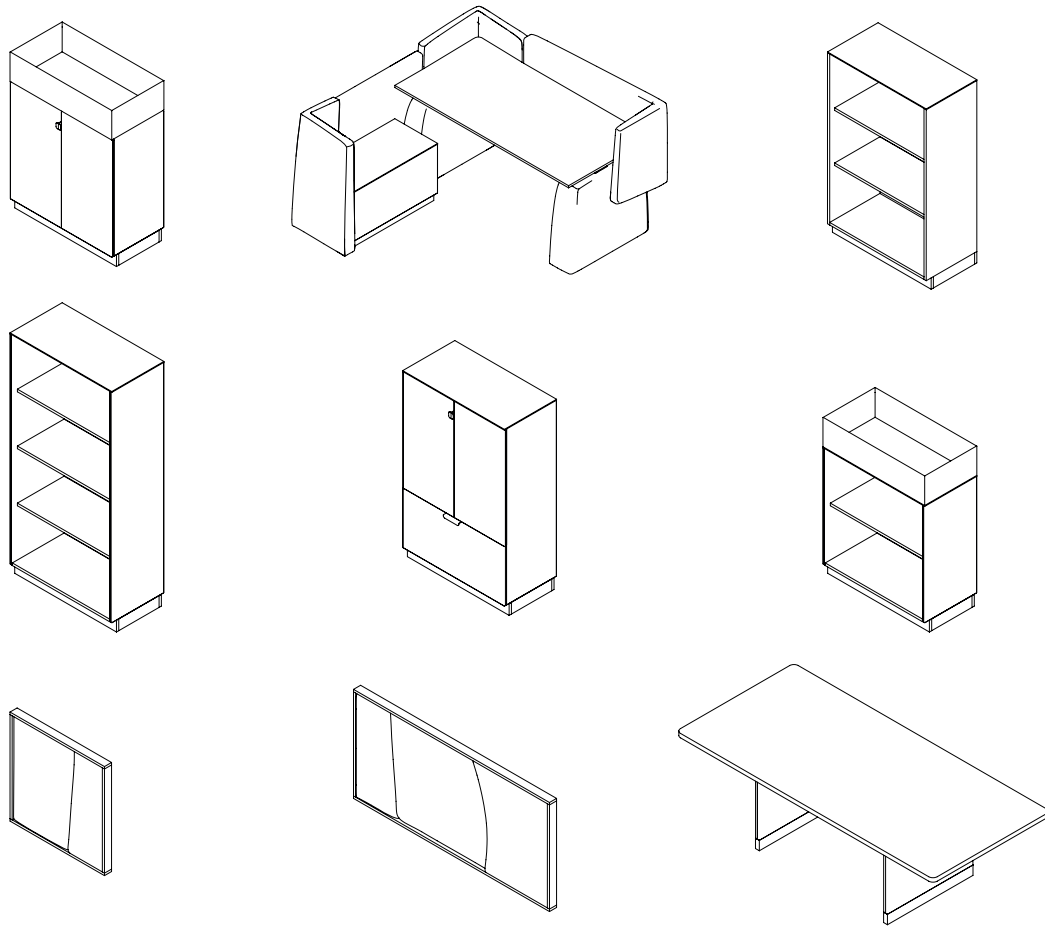

Enclosed space designed for concentration, calls, and quiet work.

Integrated lighting and PIR sensor for energy efficiency.

Seating options include a pouf or a standing-height table

Soma

acoustic workspace