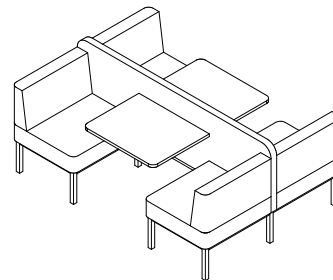

Responsibly sourced materials with a focus on durability.