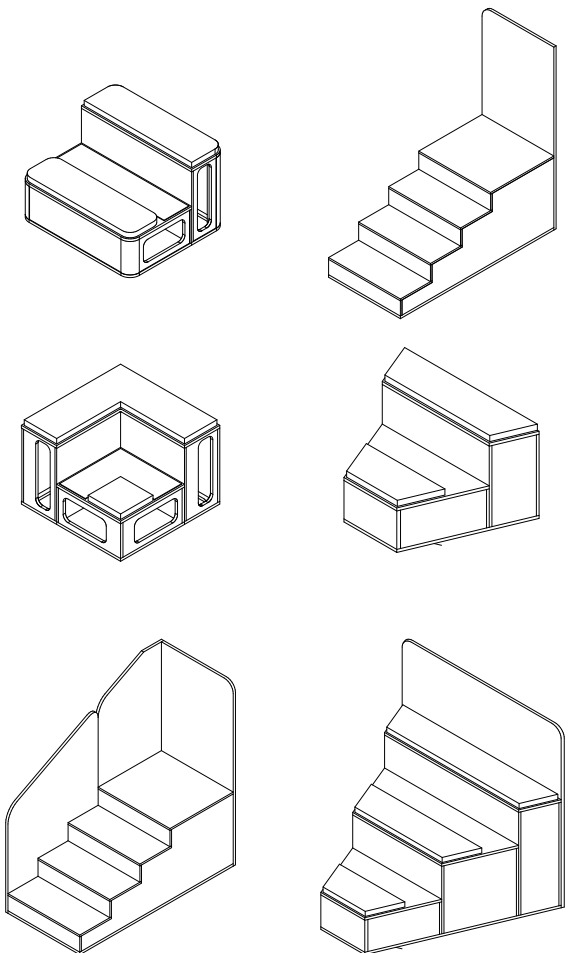

A versatile tiered seating system designed to support collaboration, conversation, and informal interaction. Cavea creates inviting environments for meetings, social moments, and relaxed work settings, making it ideal for offices and educational spaces.

With one to three tier configurations, Cavea offers flexibility for different layouts. Integrated steps, rails, and optional castors allow for easy access and movement, adapting seamlessly to changing environments.

Its modular design supports both small and large breakout areas, while open storage adds practical functionality. A wide choice of finishes - including lacquered ply, laminated tops, and upholstered cushions - ensures Cavea fits a variety of interior styles.

Available castors and components for easy repositioning.

Functional design with open storage solutions.