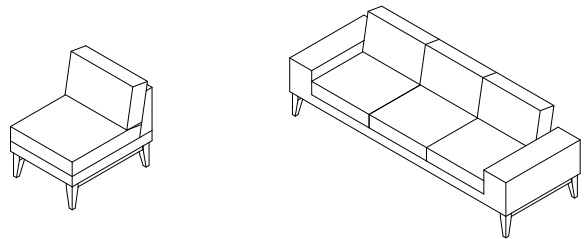

Milo

lounge seating

Milo is a modular seating system designed for relaxed, informal environments. Its low-profile form and clean geometry encourage a natural, comfortable sitting posture, helping to reduce pressure on the body while creating a calm, grounded atmosphere.

Soft, welcoming, and thoughtfully designed, Milo is ideal for breakout areas, lounges, and casual meeting spaces where comfort and flexibility matter. Its adaptable modular design allows for a variety of configurations, making it easy to shape spaces to suit different needs.

With its refined, understated aesthetic, Milo brings together comfort, functionality, and quiet sophistication—offering a versatile seating solution for contemporary interiors.

Adaptable configurations to suit different layouts and spaces.

Reduced height creates a grounded and calming presence.