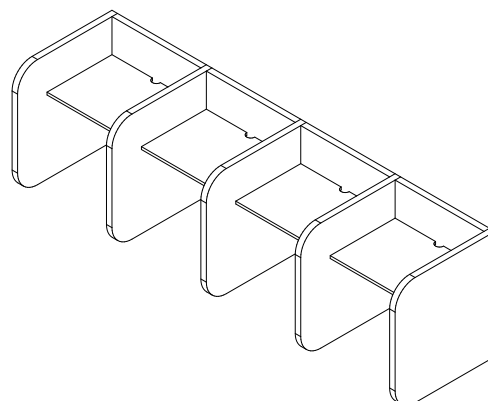

Flexi Focus

acoustic pod for deep focus

Designed for offices and educational spaces, Flexi Focus creates quiet, comfortable zones that support concentration and individual work. Its advanced acoustic properties reduce distractions while maintaining a sense of openness.

The modular design allows for seamless runs of workstations, easily adapting to changing layouts. From single pods to larger configurations, Flexi Focus supports both focused work and semi-private collaboration.

A modern solution that optimizes space, enhances comfort, and improves productivity in dynamic environments.

Adaptable configurations to suit different layouts and spaces.

Works across offices, education, and creative environments.