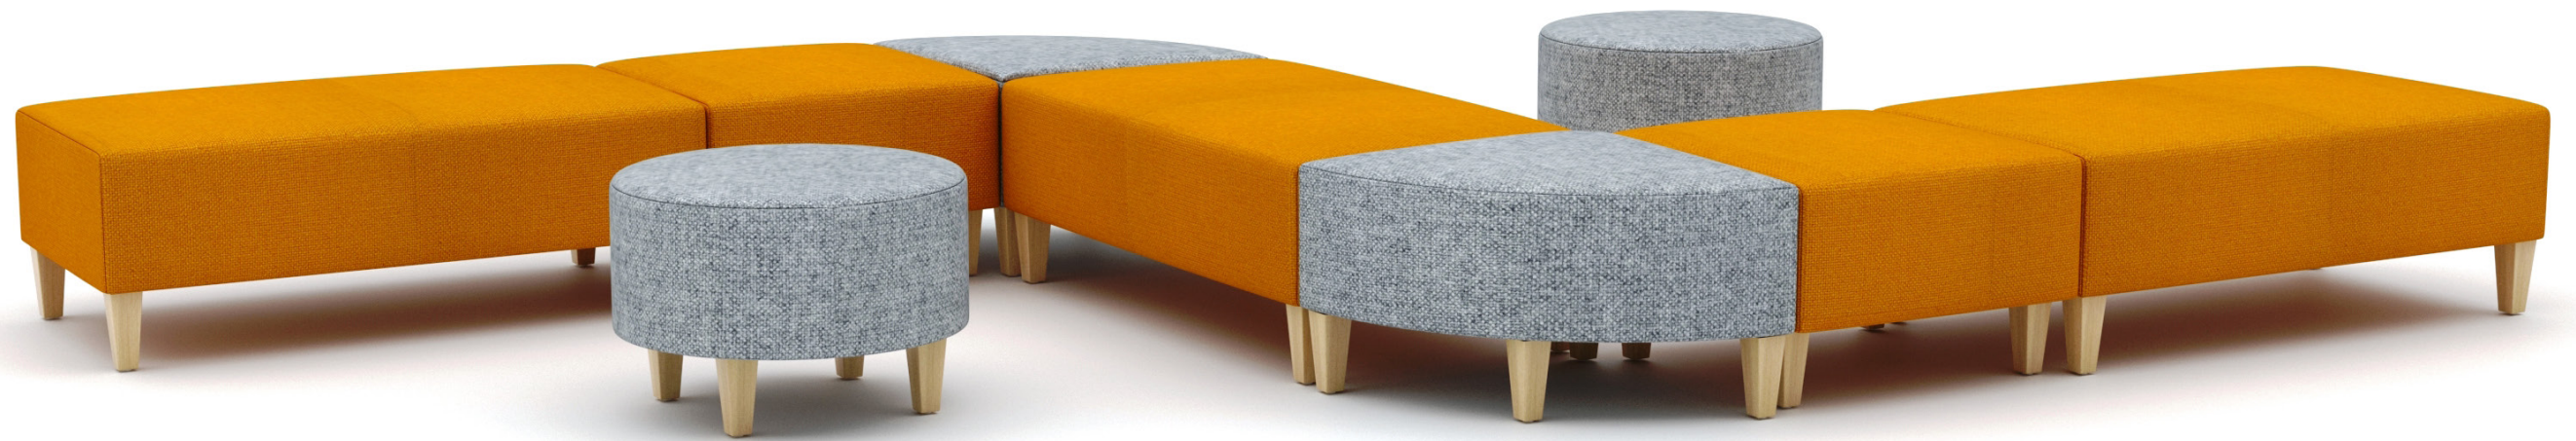

We are 2020 Furniture, we are break from the norm.

STREAM

Our entry level soft seating range Stream is as easy on the eye as it is on your budget strings. With Booth's, Benches, sofa's, chairs and modular component options all working together in unison, this great little range enables you to configure it to meet the demands of every project.

Also available in 2, 4 and 6 booths to give you some informal breakout meeting space and is available with wooden or chrome legs as standard and option to add power and connectivity.

TAKE A BREAK FROM THE NORM