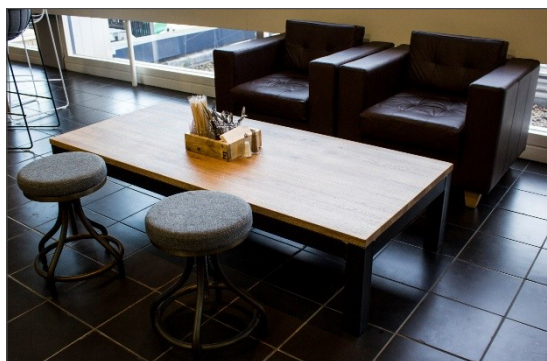

Project: Warwick University - Refectory

Product: Bespoke solutions for loose and fitted furniture for dining area

Project Value: £18K

For more information
On these or other products and services please visit our website:
www.2020furnituredesign.co.uk or call the main office on: **01767 677256**